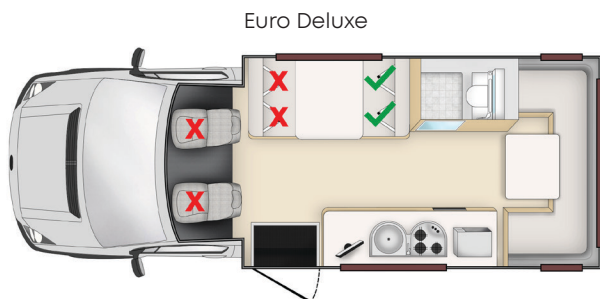

Apollo offers forward facing baby and booster seats for hire. If a rear facing baby seat or capsule is required, guests must supply their own. In New Zealand, guests must supply the seat or capsule along with the seat belt locking clip.

Please note: it is the guest's responsibility to fit the child restraints in the vehicle.

Child Restraint	Rear Facing Baby Capsule (Anchor Point required)	Baby Seats (Anchor Point required)	Booster Seats (Anchor Point required)	No Restraints (No restraints required)
Applicable Age Group	0 to 6 months	6 months to 4 years	4 to 7 years	7 years or older

	Berth	Vehicle	Option 1: 1 Baby Seat/ Capsule & 1 Booster Seat	Option 2: 2 Baby Seat/ Capsules	Option 3: 2 Booster Seats	No Child Restraints allowed
Australia and New Zealand	★ StarRV™	2 Aquila RV	X	X	X	X
		6 Hercules RV	✓	✓	✓	-
	apollo	2 Hitop Camper	X	X	X	X
		2 Euro Tourer	X	X	X	X
		4 Endeavour Camper	✓	✓	✓	-
		4 Euro Camper	✓	✓	✓	-
		4 Euro Star (NZ only)	✓	✓	✓	-
		6 Euro Deluxe	✓	✓	✓	-
		2 Adventure Camper (AU only)	X	X	X	X
		2 Trailfinder Camper (AU only)	X	X	X	X
	Cheapa Campa	2 Cheapa Hitop	X	X	X	X
		2 Cheapa 2B	X	X	X	X
		4 Cheapa Endeavour	✓	✓	✓	-
		4 Cheapa 4B	✓	✓	✓	-
		6 Cheapa 6B	✓	✓	✓	-
		2 Cheapa 4WD (AU only)	X	X	X	X
		2 Cheapa Trailfinder (AU only)	X	X	X	X
	HIPPIE	2/3 Hippie Hitop	X	X	X	X
2 Hippie Drift		X	X	X	X	
4 Hippie Endeavour		✓	✓	✓	-	

Examples of anchor point locations:

Please check the individual vehicle pages for anchor point locations.