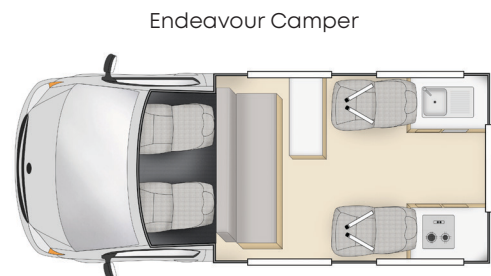

Apollo offers forward facing baby and booster seats for hire. If a rear facing baby seat or capsule is required, guests must supply their own. In New Zealand, guests must supply the seat or capsule along with the seat belt locking clip.

Please note: it is the guest's responsibility to fit the child restraints in the vehicle.

Child Restraint	Rear Facing Baby Capsule (Anchor Point required)	Baby Seats (Anchor Point required)	Booster Seats (Anchor Point required)	No Restraints (No restraints required)
Applicable Age Group	0 to 6 months	6 months to 4 years	4 to 7 years	7 years or older

	Berth	Vehicle	Option 1: 1 Baby Seat/ Capsule & 1 Booster Seat	Option 2: 2 Baby Seat/ Capsules	Option 3: 2 Booster Seats	No Child Restraints allowed
Australia and New Zealand	★ StarRV™	2 Aquila RV	X	X	X	X
		6 Hercules RV	✓	✓	✓	-
	apollo	2 Hitop Camper	X	X	X	X
		2 Euro Tourer	X	X	X	X
		4 Endeavour Camper	✓	✓	✓	-
		4 Euro Camper	✓	✓	✓	-
		4 Euro Star (NZ only)	✓	✓	✓	-
		6 Euro Deluxe	✓	✓	✓	-
		2 Adventure Camper (AU only)	X	X	X	X
		2 Trailfinder Camper (AU only)	X	X	X	X
	Cheapa Campa	2 Cheapa Hitop	X	X	X	X
		2 Cheapa 2B	X	X	X	X
		4 Cheapa Endeavour	✓	✓	✓	-
		4 Cheapa 4B	✓	✓	✓	-
		6 Cheapa 6B	✓	✓	✓	-
		2 Cheapa 4WD (AU only)	X	X	X	X
		2 Cheapa Trailfinder (AU only)	X	X	X	X
	HIPPIE	2/3 Hippie Hitop	X	X	X	X
2 Hippie Drift		X	X	X	X	
4 Hippie Endeavour		✓	✓	✓	-	

Examples of anchor point locations:

Please check the individual vehicle pages for anchor point locations.