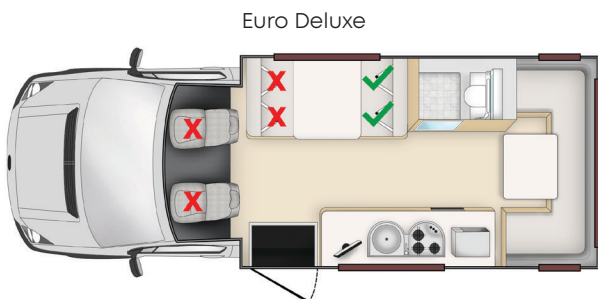

Apollo offers forward facing baby and booster seats for hire. Guests need to supply their own rear facing baby seat/capsule if required.

Please note: it is the guest's responsibility to fit the child restraints in the vehicle.

Child Restraint	Rear Facing Baby Capsule (Anchor Point required)	Baby Seats (Anchor Point required)	Booster Seats (Anchor Point required)	No Restraints (No restraints required)
Applicable Age Group	0 to 6 months	6 months to 4 years	4 to 7 years	7 years or older

	Berth	Vehicle	Option 1: 1 Baby Seat/ Capsule & 1 Booster Seat	Option 2: 2 Baby Seat/ Capsules	Option 3: 2 Booster Seats	No Child Restraints allowed
Australia and New Zealand	★ StarRV™	2 Aquila RV	X	X	X	X
		6 Hercules RV	✓	✓	✓	-
	apollo	2 Hitop Camper	X	X	X	X
		2 Euro Tourer	X	X	X	X
		4 Endeavour Camper	✓	✓	✓	-
		4 Euro Camper	✓	✓	✓	-
		4 Euro Star (NZ only)	✓	✓	✓	-
		6 Euro Deluxe	✓	✓	✓	-
		2 Adventure Camper (AU only)	X	X	X	X
		2 Trailfinder Camper (AU only)	X	X	X	X
	Cheapa Campa	2 Cheapa Hitop	X	X	X	X
		2 Cheapa 2B	X	X	X	X
		4 Cheapa Endeavour	✓	✓	✓	-
		4 Cheapa 4B	✓	✓	✓	-
		6 Cheapa 6B	✓	✓	✓	-
		2 Cheapa 4WD (AU only)	X	X	X	X
		2 Cheapa Trailfinder (AU only)	X	X	X	X
	HIPPIE	2/3 Hippie Hitop	X	X	X	X
2 Hippie Drift		X	X	X	X	
4 Hippie Endeavour		✓	✓	✓	-	

Examples of anchor point locations:

Please check the individual vehicle pages for anchor point locations.