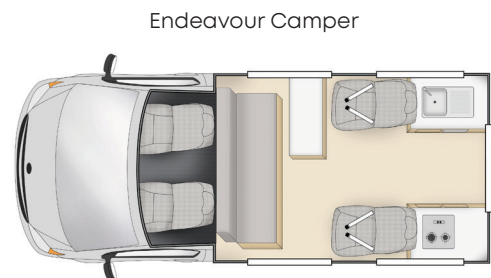

Apollo offers forward facing baby and booster seats for hire. Guests need to supply their own rear facing baby seat/capsule if required.

Please note: it is the guest's responsibility to fit the child restraints in the vehicle.

Child Restraint	Rear Facing Baby Capsule (Anchor Point required)	Baby Seats (Anchor Point required)	Booster Seats (Anchor Point required)	No Restraints (No restraints required)
Applicable Age Group	0 to 6 months	6 months to 4 years	4 to 7 years	7 years or older

	Berth	Vehicle	Option 1: 1 Baby Seat/ Capsule & 1 Booster Seat	Option 2: 2 Baby Seat/ Capsules	Option 3: 2 Booster Seats	No Child Restraints allowed
Australia and New Zealand	★ StarRV™	2 Aquila RV	X	X	X	X
		6 Hercules RV	✓	✓	✓	-
	apollo	2 Hitop Camper	X	X	X	X
		2 Euro Tourer	X	X	X	X
		4 Endeavour Camper	✓	✓	✓	-
		4 Euro Camper	✓	✓	✓	-
		4 Euro Star (NZ only)	✓	✓	✓	-
		6 Euro Deluxe	✓	✓	✓	-
		2 Adventure Camper (AU only)	X	X	X	X
		2 Trailfinder Camper (AU only)	X	X	X	X
	Cheapa Campa	2 Cheapa Hitop	X	X	X	X
		2 Cheapa 2B	X	X	X	X
		4 Cheapa Endeavour	✓	✓	✓	-
		4 Cheapa 4B	✓	✓	✓	-
		6 Cheapa 6B	✓	✓	✓	-
		2 Cheapa 4WD (AU only)	X	X	X	X
		2 Cheapa Trailfinder (AU only)	X	X	X	X
	HIPPIE	2/3 Hippie Hitop	X	X	X	X
2 Hippie Drift		X	X	X	X	
4 Hippie Endeavour		✓	✓	✓	-	

Examples of anchor point locations:

Please check the individual vehicle pages for anchor point locations.